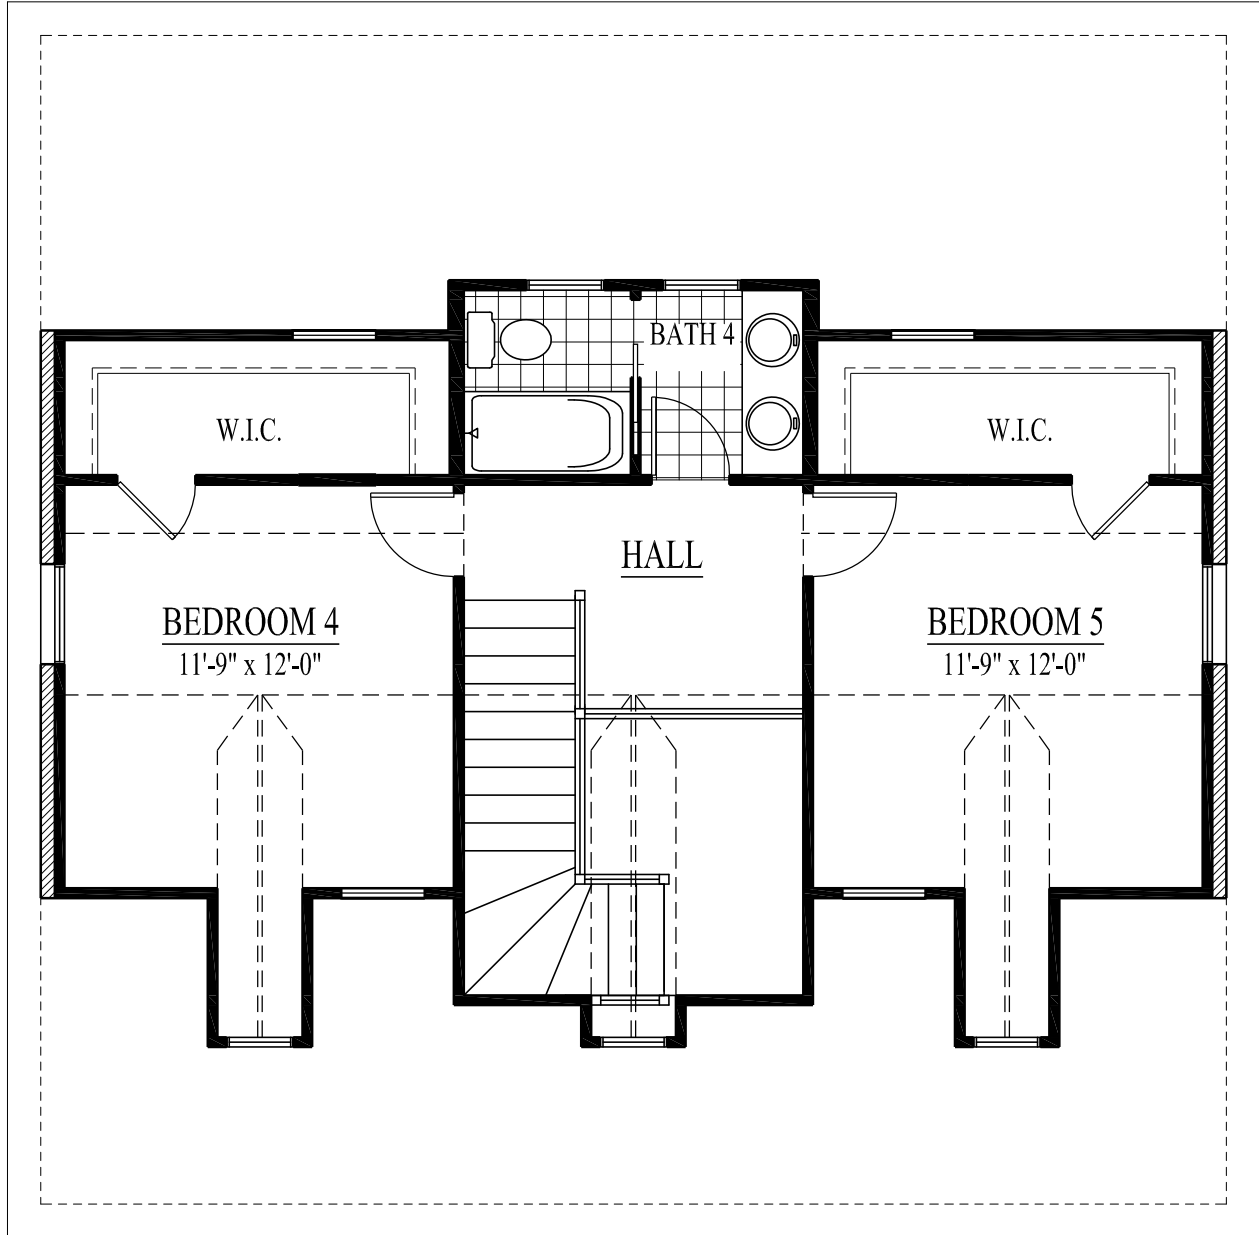

# Front Elevation

1663 SF.

3,451 SF TOTAL

556 Hawthorn  
08-22-14

# First Floor

1663 SF.

3,451 SF TOTAL

556 Hawthorn  
08-22-14

# Second Floor

1199 SF.

556 Hawthorn  
08-22-14

# Basement

(Optional Finished Layout Shown)

1209 SF.