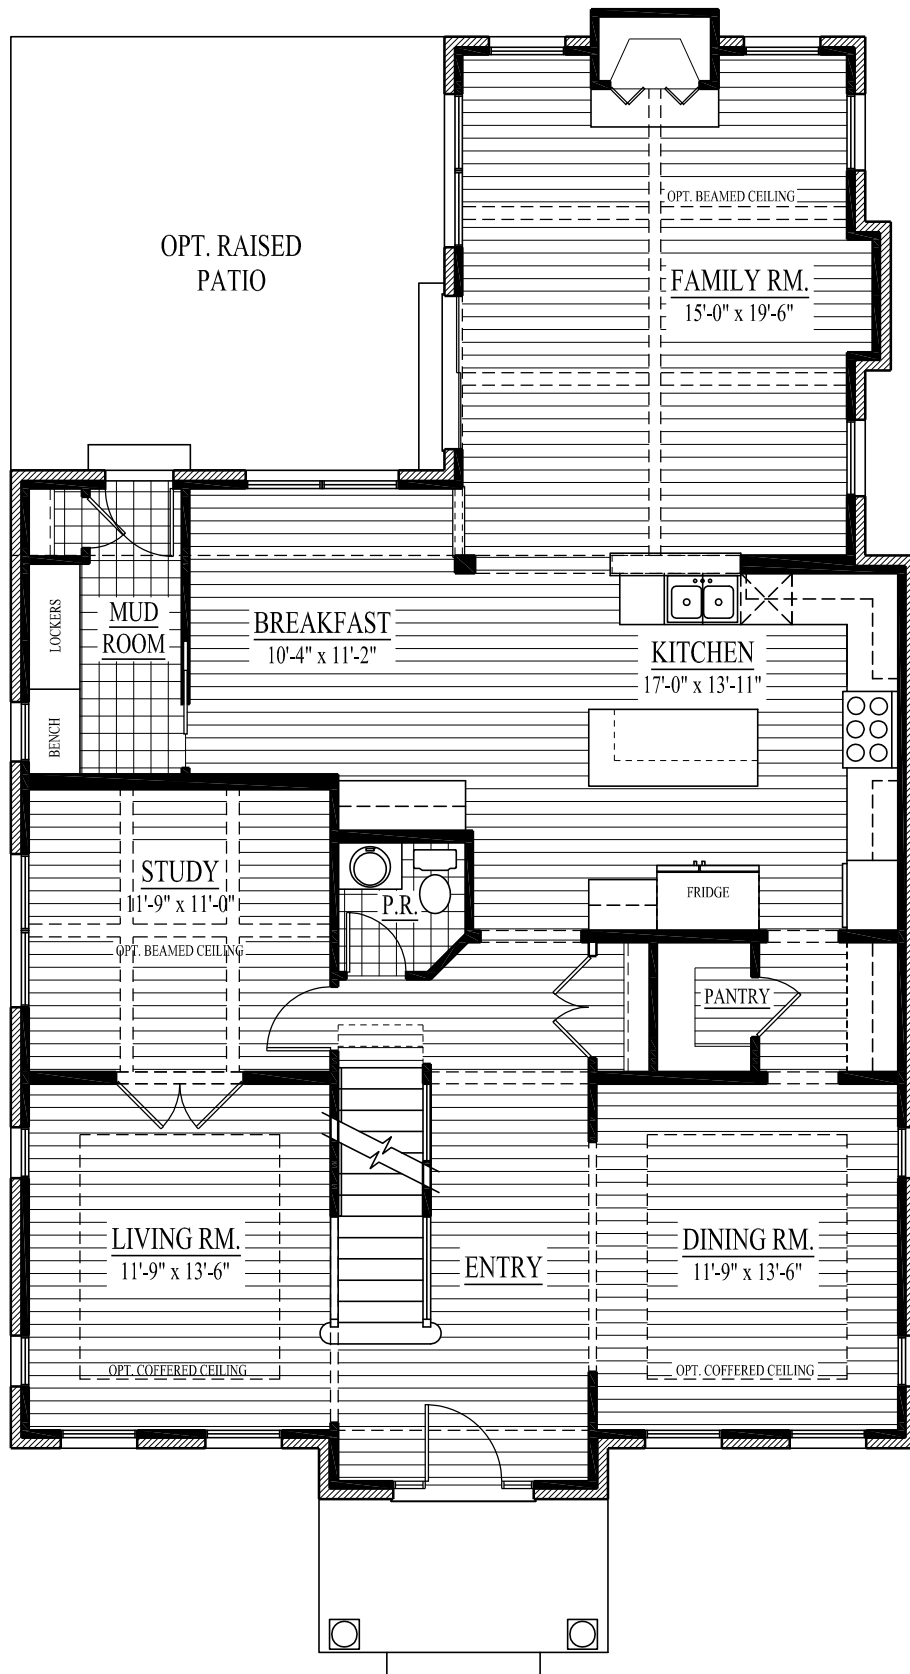

# Front Elevation

1663 SF.

3,451 SF TOTAL

556 Hawthorn  
08-22-14

# First Floor

1663 SF.

3,451 SF TOTAL

556 Hawthorn  
08-22-14

# Second Floor

1199 SF.

556 Hawthorn  
08-22-14

# Basement

(Optional Finished Layout Shown)

1209 SF.