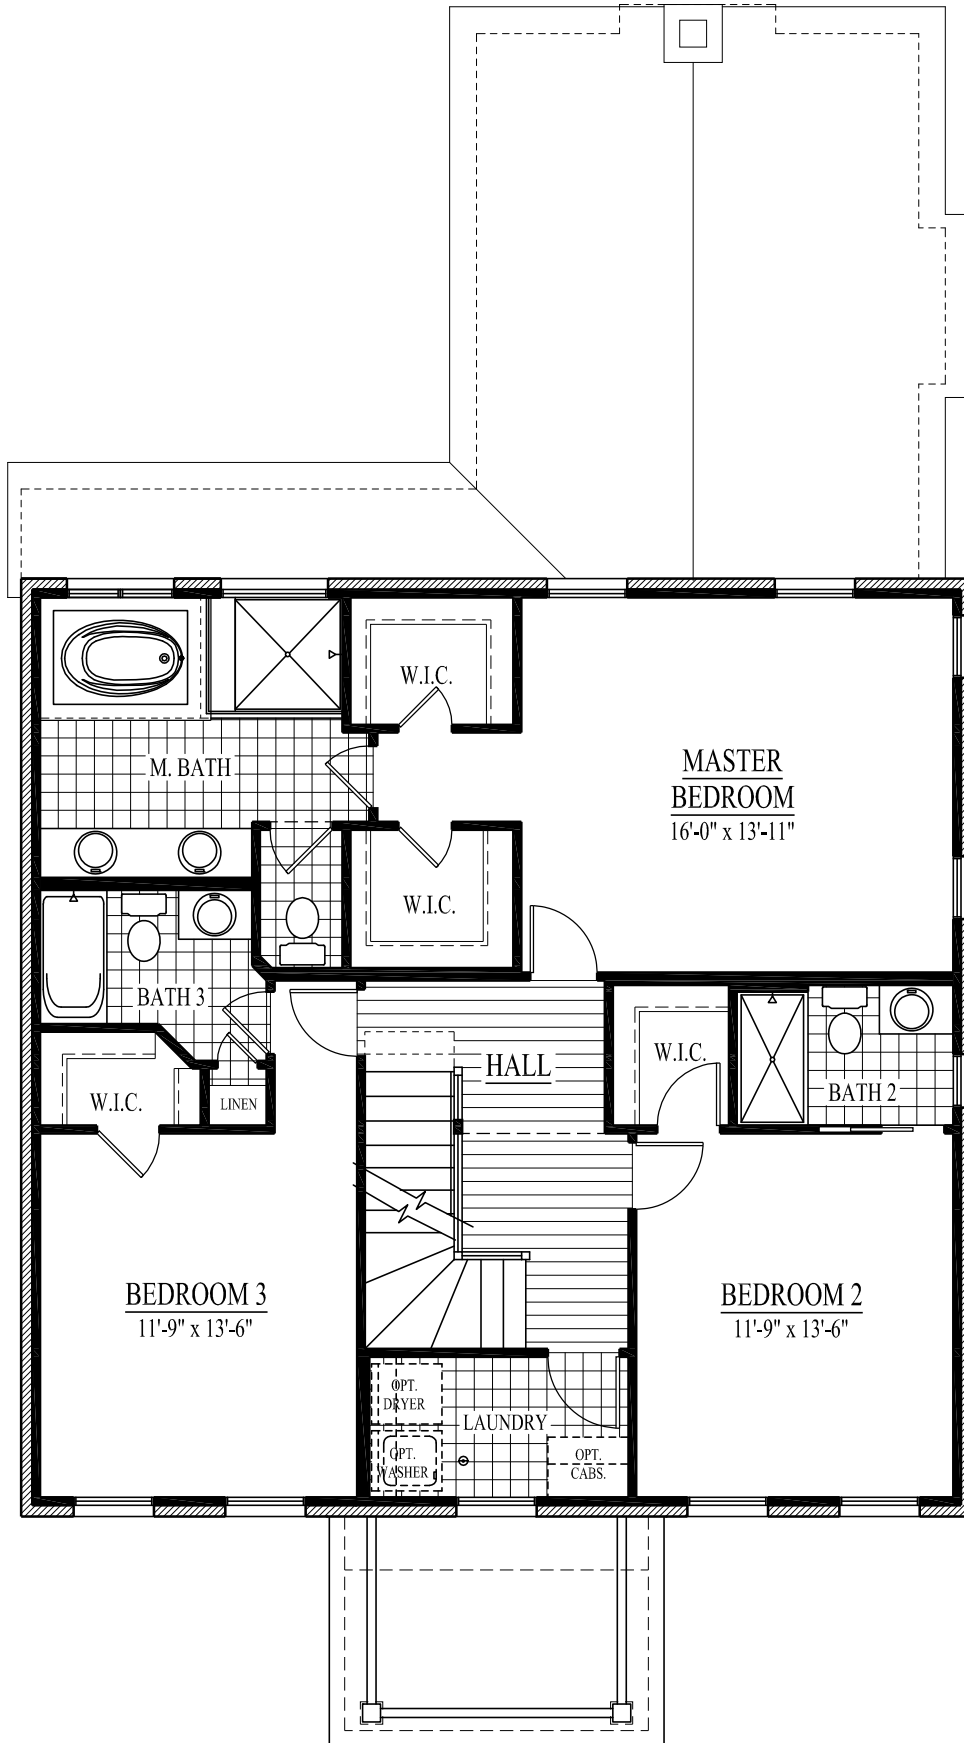

# Front Elevation

1663 SF.

3,451 SF TOTAL

556 Hawthorn  
08-22-14

# First Floor

1663 SF.

3,451 SF TOTAL

556 Hawthorn  
08-22-14

# Second Floor

1199 SF.

556 Hawthorn  
08-22-14

# Basement

(Optional Finished Layout Shown)

1209 SF.