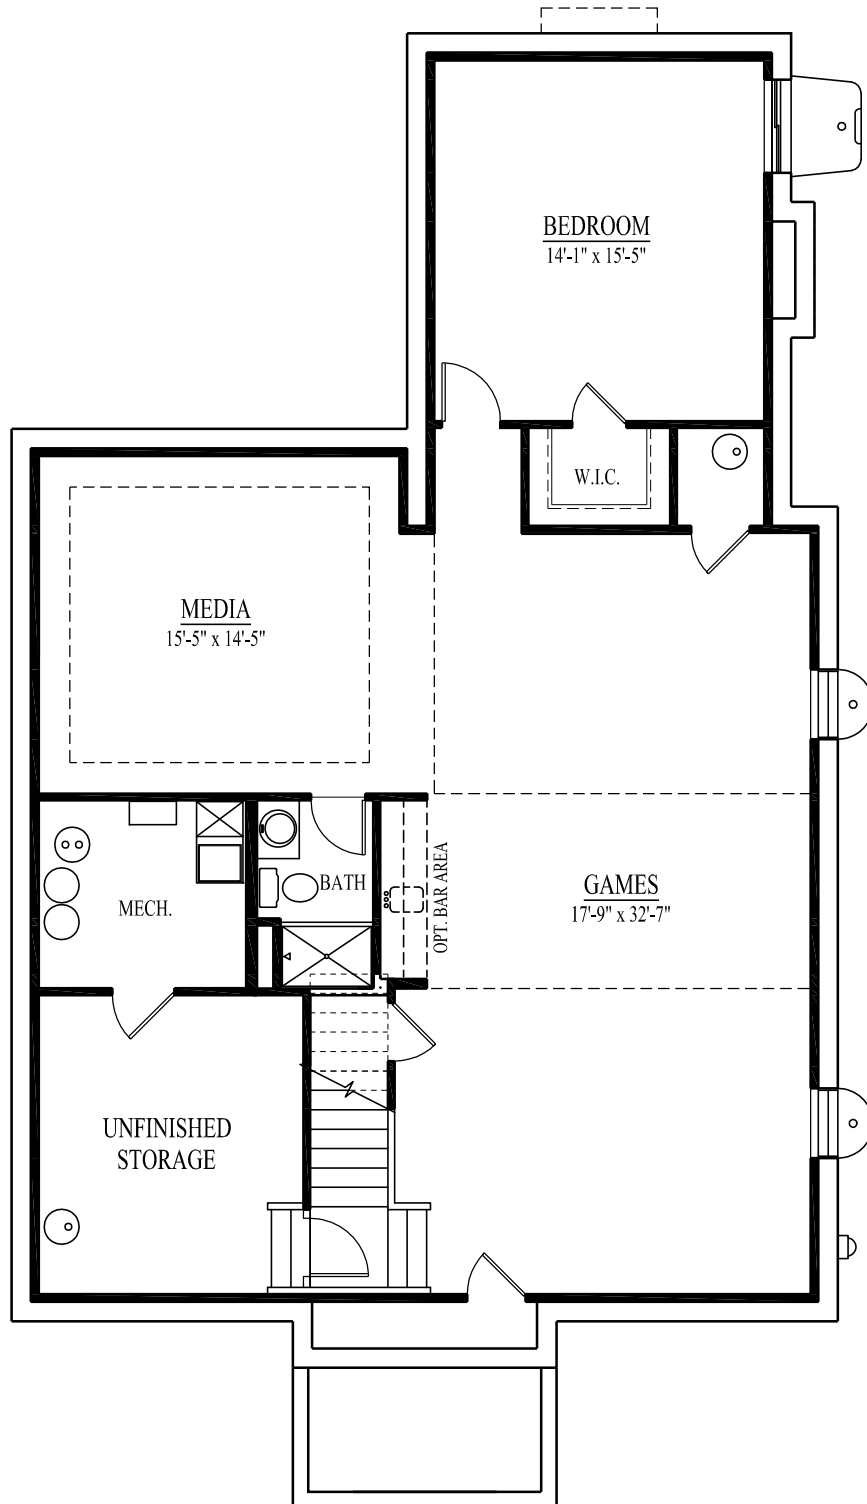

# First Floor

1663 SF.

3,451 SF TOTAL

556 Hawthorn  
08-22-14

# Second Floor

1199 SF.

556 Hawthorn  
08-22-14

# Attic Floor w/BR 5

589 SF.

556 Hawthorn  
08-22-14

# Basement

(Optional Finished Layout Shown)

1209 SF.